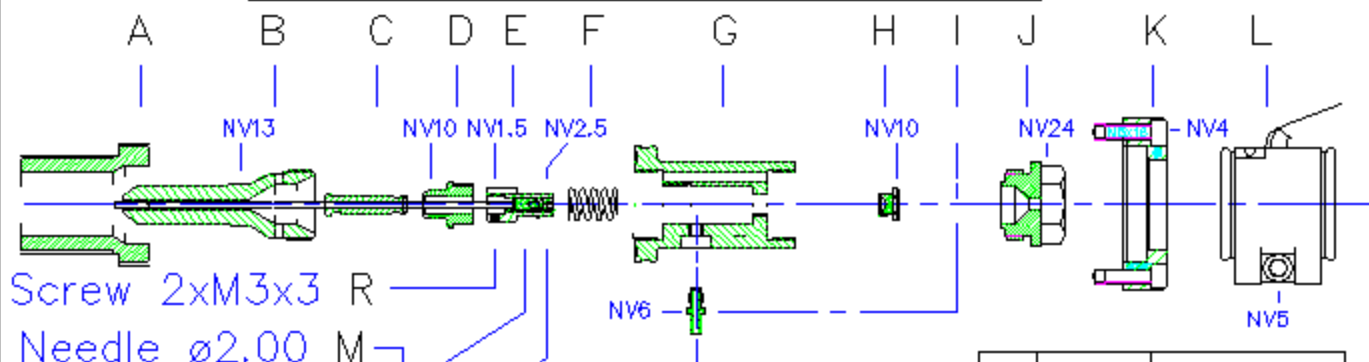

Alle mål uden tolerance ± mm.

PARTS-LIST FOR VALVE TYPE: X133000

Screw 2xM3x3 R
 Needle $\varnothing 2.00$ M
 Needle $\varnothing 3.00$ N
 Contra Screw O

1xSpecial NV13
 1x1.5mm Hexagon key
 1x2.5mm Hexagon key
 1x4.0mm Hexagon key
 1x5.0mm Hexagon key

Info	Number	Name
A	133044	InsolationPipe
B	133059	Extension Tip
C	112434	Piston $\varnothing 2/\varnothing 3$
D	133005	Piston Sleeve
E	133006	Needleholder
F	113208	Spring
G	133016	Housing
H	133018	Locking Nut

Info	Number	Name
I	133017	Drain Nut
J	133051	Filter Bussing
K	212060	Flange $\varnothing 60$
L	212313	Heater 310W
M	482401	/2 = $\varnothing 2.00$
N	482401	/3 = $\varnothing 3.00$
O	482402	CounterScrew
P	133020	Key Set
R	113204	Screw M3x3